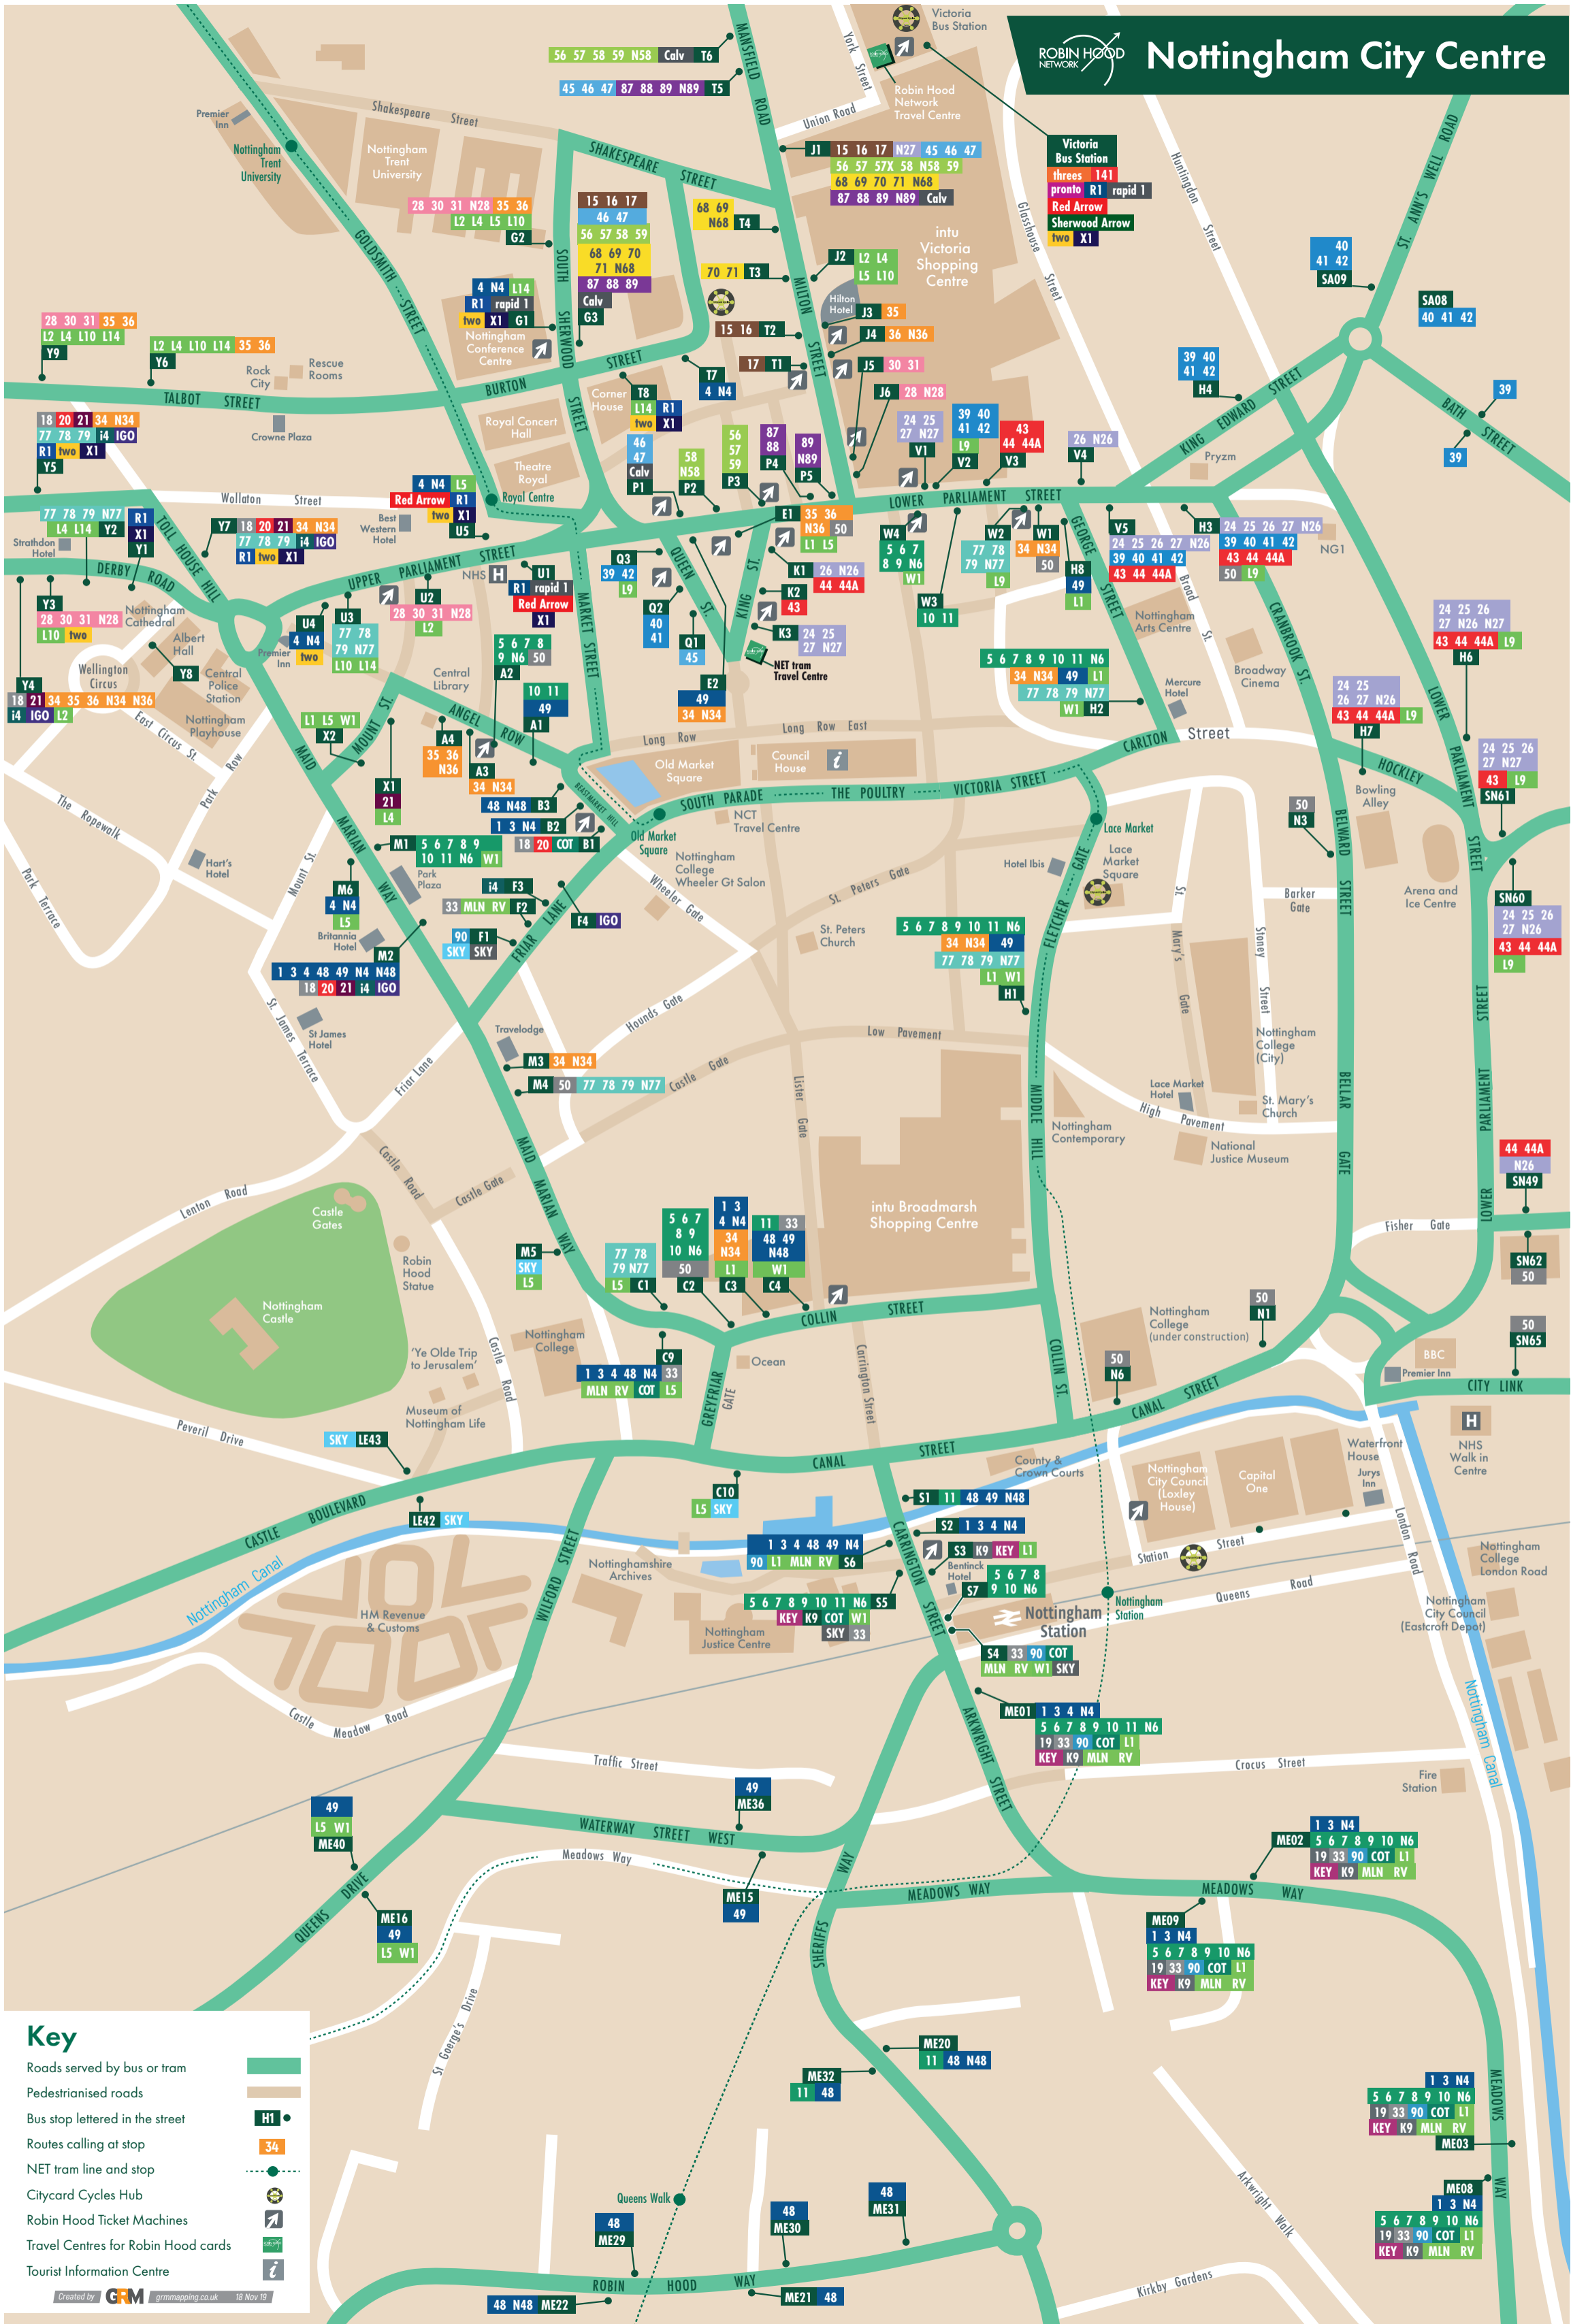

Nottingham City Centre

Key

- Roads served by bus or tram
- Pedestrianised roads
- Bus stop lettered in the street
- Routes calling at stop
- NET tram line and stop
- Citycard Cycles Hub
- Robin Hood Ticket Machines
- Travel Centres for Robin Hood cards
- Tourist Information Centre